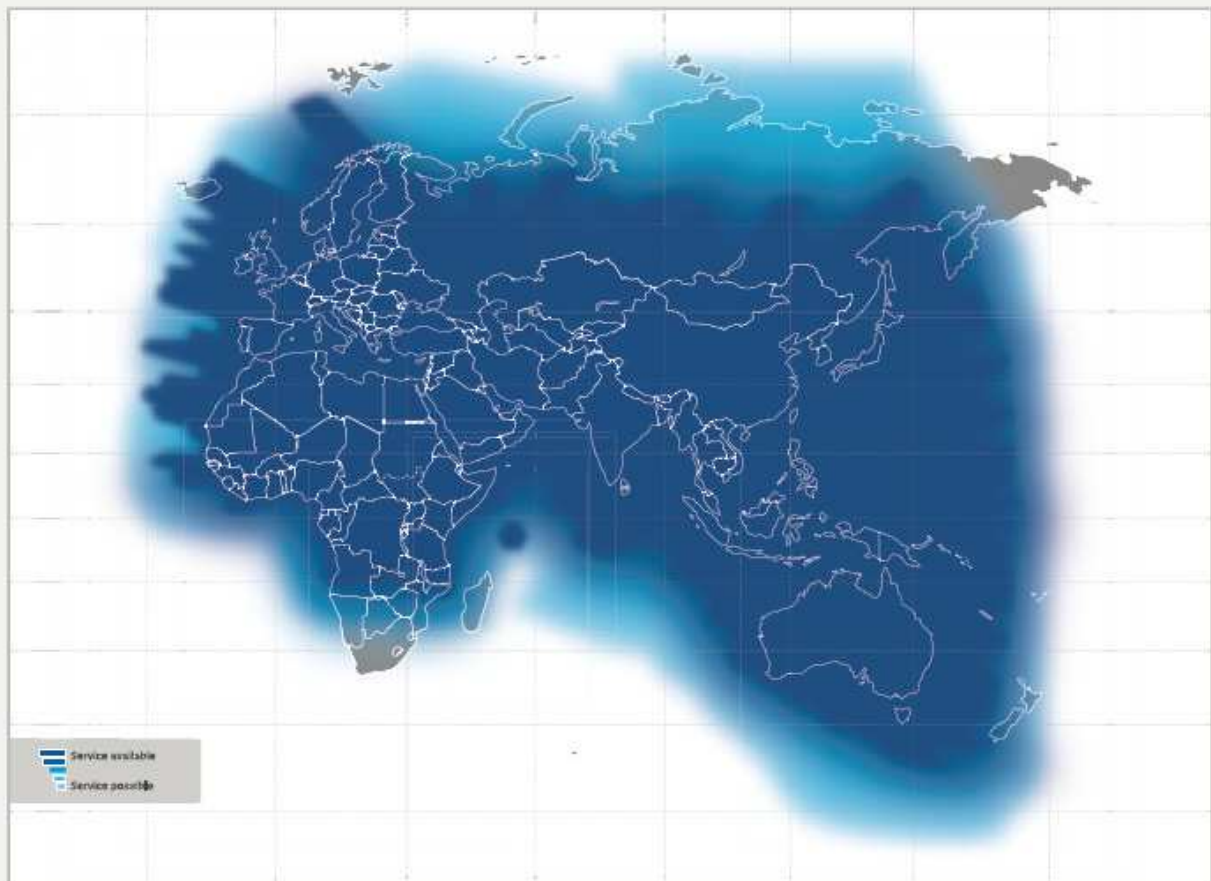

An aerial view of the Earth from space, showing the continents of Europe, Africa, and Asia. Numerous white lines representing satellite beams curve across the globe, connecting the continents.

Thuraya's coverage area

Thuraya's reliable and uninterrupted satellite network enables you to stay connected via satellite mode anywhere under its coverage area across Europe, Africa, Asia and Australia. Thuraya SatSleeve+ and Thuraya SatSleeve Hotspot work either with a Thuraya SIM card or with a GSM SIM card from any of the 360+ Thuraya roaming partners worldwide.

Thuraya's network automatically and dynamically re-allocates network resources to any single spot beam in response to traffic demand, allowing users to enjoy uninterrupted connectivity beyond the reach of terrestrial communications and cellular networks.

Wherever your journey takes you, SatSleeve+ and SatSleeve Hotspot provide the advantage of reliable satellite communications even in the most challenging environments and remote locations.

This map represents Thuraya expectations of coverage. For further information, please contact Thuraya Customer Care at customer.care@thuraya.com or visit www.thuraya.com