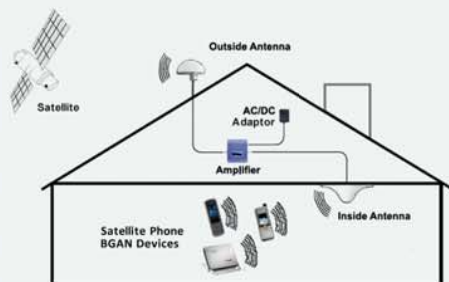

## Satellite Phone Indoor Amplifier Device

**Inmarsat & Thuraya Phone Suitable**

System Included:  
Amplifier Device Main Unit  
Outdoor Antenna  
Indoor Antenna  
10m Outdoor Antenna Cable  
2m Indoor Antenna Cable  
Power Adaptor  
Install accessory parts  
User manual

You world  
outside,  
brought inside

The Satellite Phone Indoor Amplifier Device is a device let your Inmarsat or Thuraya satellite phone can normally use in the room. (used in the boat, vehicle, building etc). Install this device with our special outdoor antenna and omni indoor antenna, making you keep in touch with others freely even in the room, you can call out and receive the incoming call even in the room, no need go out to search the satellite signal and wait for register, and at same time, the device can support up to 100 sets satellite phone communication at same time in the room which cover up to 400 square meters.

# Principle of SRT-01

The basic principle of this device is that the outdoor antenna receives the downlink signal from the satellite (Inmarsat or Thuraya), through high selectivity band-pass filter to well isolate the passband signal, after amplifying by integrative power amplifier, then transferred by indoor antenna, meanwhile, on the way of uplink path, signal of satellite phone in the coverage area is transmitted to the satellite after disposing by uplink amplifying link path by same working mode.

For the Inmarsat and Thuraya satellite network system, downlink signal including: satellite and GPS L1 2 signal. The device has Automatic Level control (ALC) System, automatic control the gain according to the circumstance.